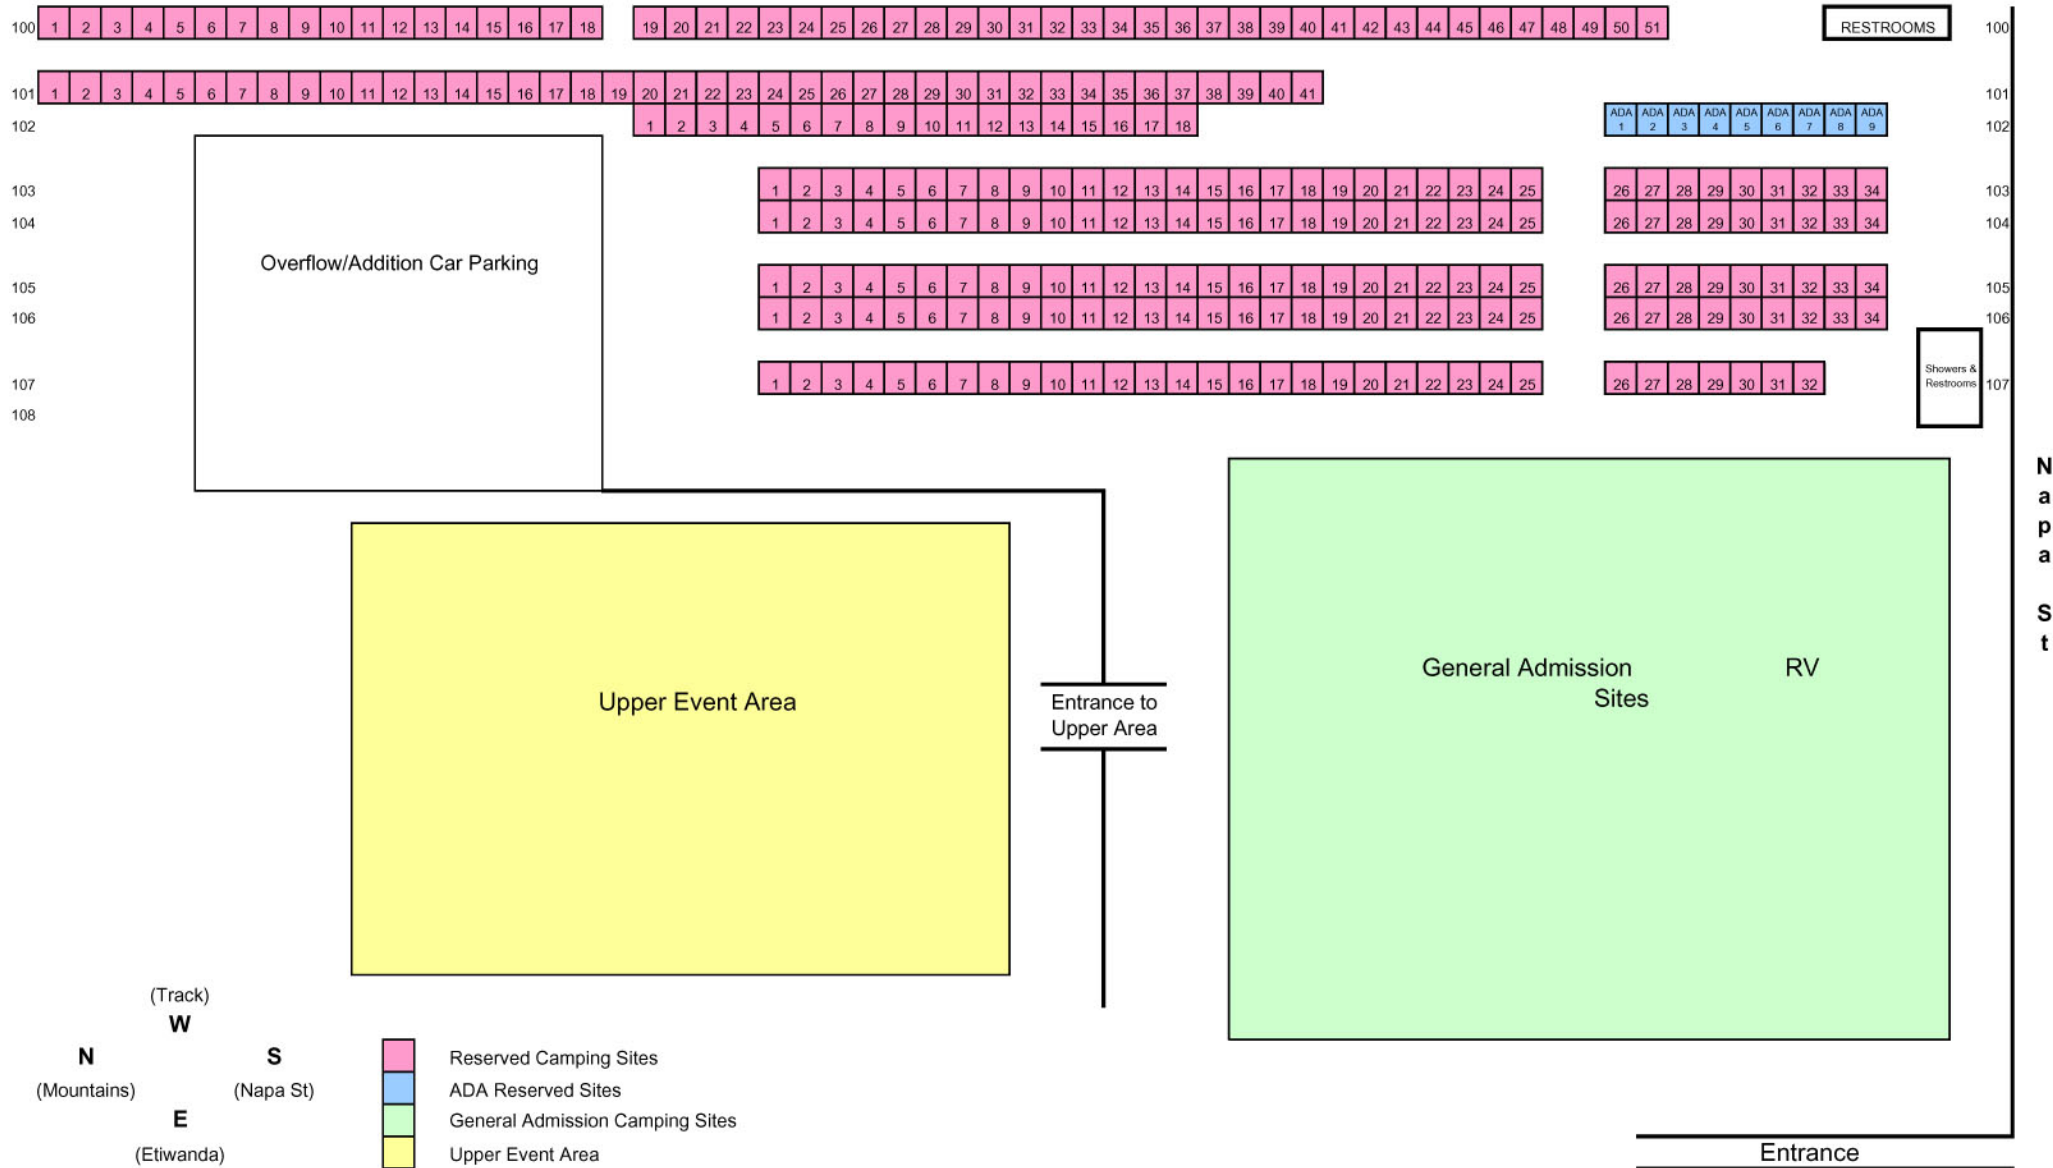

RVs.com Camping Area
Site Map

(Track)
N W S
(Mountains) E (Napa St)
(Etiwanda)

- Reserved Camping Sites
- ADA Reserved Sites
- General Admission Camping Sites
- Upper Event Area

MAP NOT TO SCALE